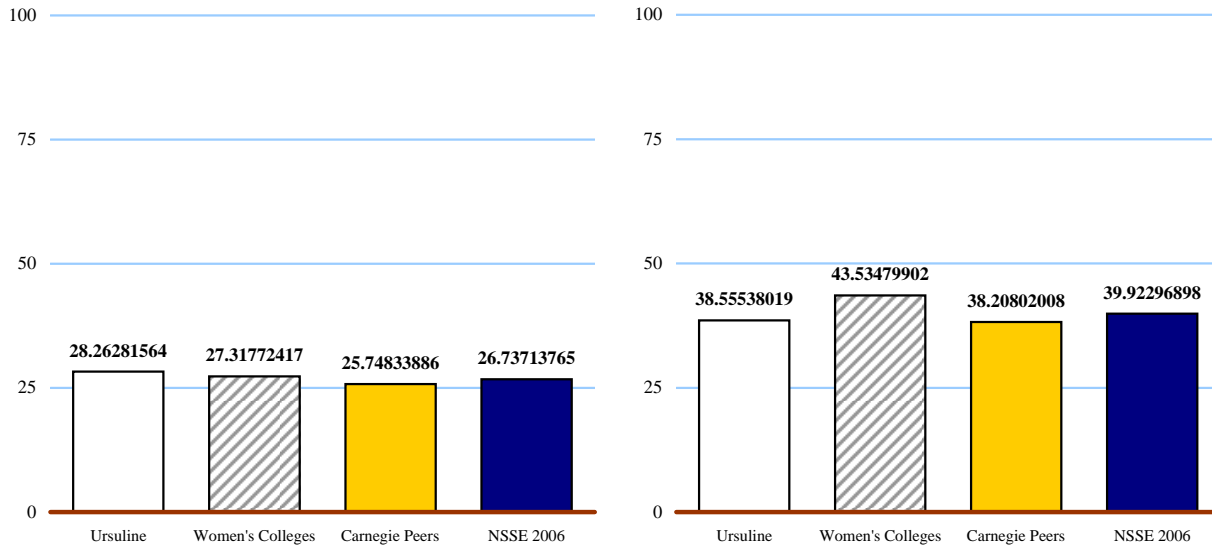

**NSSE 2006 Benchmark Comparisons
Ursuline College**

Enriching Educational Experiences (EEE)

Benchmark Comparisons

Ursuline compared with:

Class	Ursuline	Women's Colleges			Carnegie Peers			NSSE 2006		
	Mean^a	Mean^a	Sig^b	Effect Size^c	Mean^a	Sig^b	Effect Size^c	Mean^a	Sig^b	Effect Size^c
First-Year	28.3	27.3			25.7			26.7		
Senior	38.6	43.5			38.2			39.9		

First-Year

Senior

Enriching Educational Experiences (EEE) Items

Complementary learning opportunities enhance academic programs. Diversity experiences teach students valuable things about themselves and others. Technology facilitates collaboration between peers and instructors. Internships, community service, and senior capstone courses provide opportunities to integrate and apply knowledge.