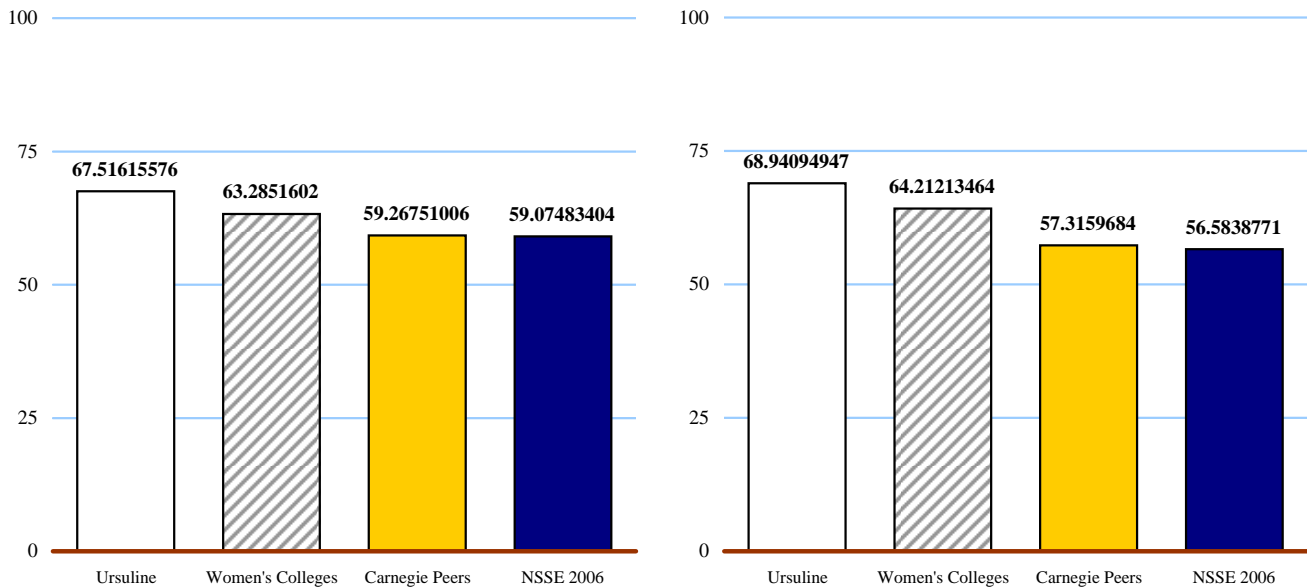

NSSE 2006 Benchmark Comparisons Ursuline College

Supportive Campus Environment (SCE)

Benchmark Comparisons

Ursuline compared with:

Class	Ursuline	Women's Colleges			Carnegie Peers			NSSE 2006	
	Mean^a	Mean^a	Sig^b	Effect Size^c	Mean^a	Sig^b	Effect Size^c	Mean^a	Sig^b
First-Year	67.5	63.3			59.3	**	.44	59.1	***
Senior	68.9	64.2			57.3	**	.62	56.6	***

First-Year

Senior

Supportive Campus Environment (SCE) Items

Students perform better and are more satisfied at colleges that are committed to their success and cultivate positive working and social relations among different groups on campus.