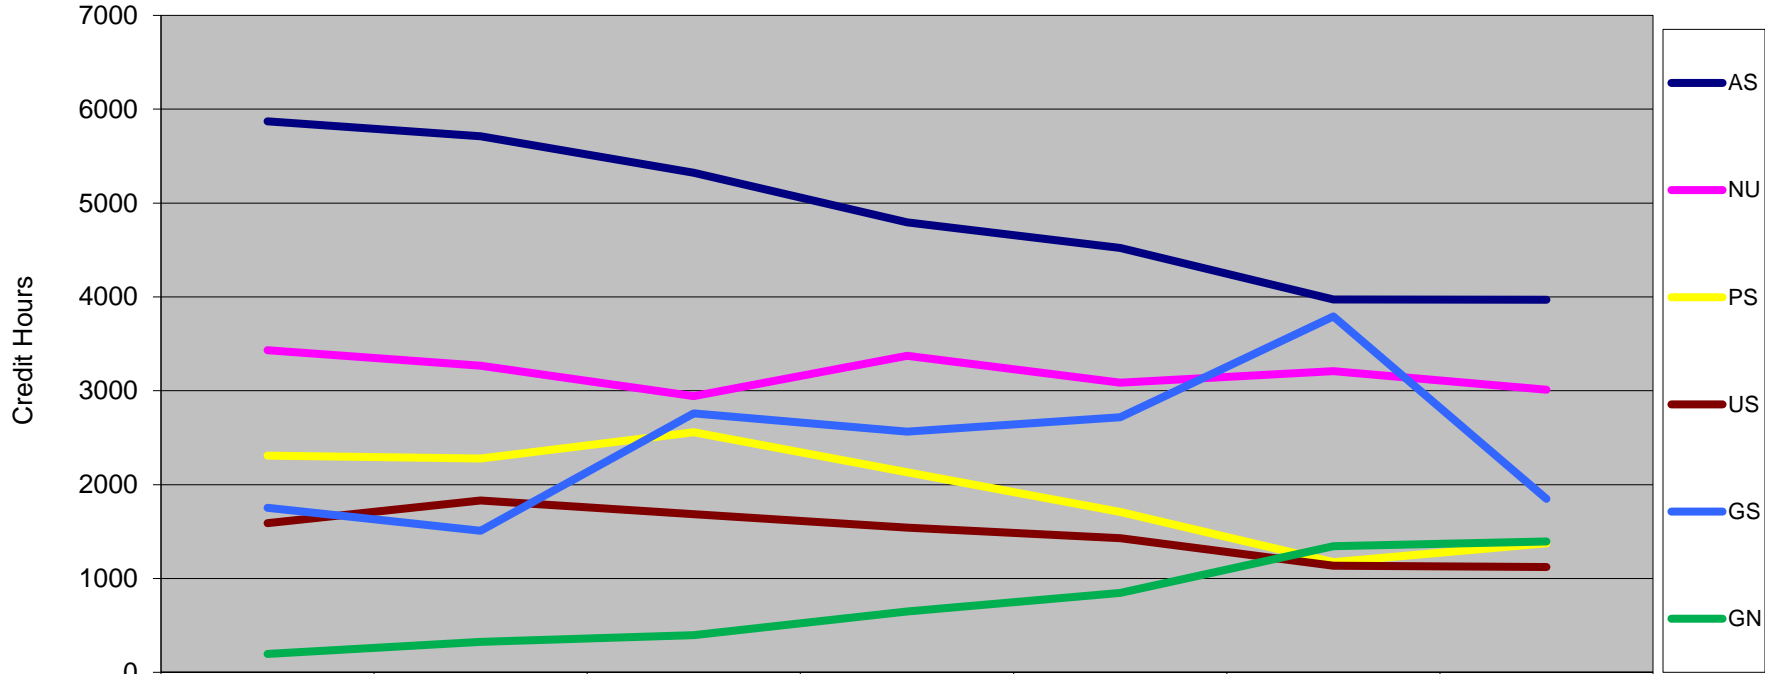

Ursuline College Fact Book
 Section 4 - Comparisons
 D -Credit Hours by Division

Credit Hours by Division

Fall Term

	07	08	09	10	11	12	13
AS	5871	5711	5324	4796	4522	3972	3970
NU	3432	3267	2943	3374	3086	3209	3011
PS	2309	2278	2558	2131	1709	1174	1373
US	1590	1831	1686	1542	1428	1137	1122
GS	1754	1508	2758	2563	2718	3792	1848
GN	196	323	395	647	846	1344	1394